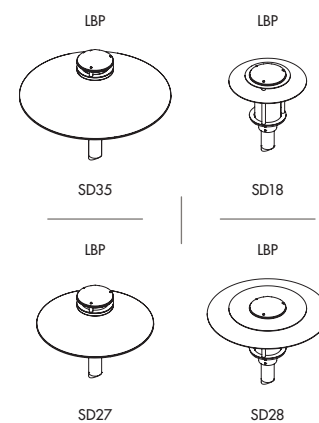

Large Beacon Pole Mount (LBP)  
shown in Copper with Natural (NAT) Finish.\*  
\*Specify Pole(s) separately.

# TEKA ILLUMINATION POST & POLE MOUNT

in **copper** or **aluminum** with **BKSSL** technology.

TEKA ILLUMINATION  
**POST & POLE MOUNTS**

▼ **LARGE TOWER POLE MOUNT**

Large Tower Pole Mount (LTP)  
 shown in Aluminum with White Satin (WHP) Finish  
 Includes 34W BKSSL® Power of 'X' technology.\*  
 \*Specify Pole(s) separately.

**BEACON POLE MOUNT** ▶

Beacon Pole Mount (BPM)  
 shown in Aluminum  
 with Black Chrome (BCM) Finish  
 and 15" Shade (SD15).  
 Includes 23W BKSSL® Power of 'X' technology.\*  
 \*Specify Pole(s) separately.

**LARGE BEACON POLE MOUNT** ▶

Large Beacon Pole Mount (LBP)  
 shown in Aluminum with White Satin (WHP) Finish and 35" Shade (SD35)  
 Available with 34W, 42W or 57W BKSSL® Power of 'X' technology.\*  
 \*Specify Pole(s) separately.