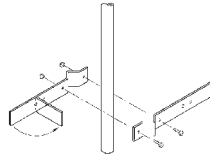

Accessories

#35 Adaptor kit

1/2" I.P. threaded nipple with washers and hex nuts to allow TEKA 2000, 3000 and 7000 series luminaires to be mounted directly to a wet location box rated for fixture support. (Not recommended for larger scale luminaires)

#36 Anchor kit

Stainless steel anchor plate and stainless steel threaded rods. The Anchor Kit allows direct stub-in of conduits through a 4 1/2" diameter center hole and orients the threaded anchor rods. Recommended for use in poured concrete footing.

#50 Clamp-on blades

Stainless steel anchor brackets are designed to clamp onto the 5/8" O.D. stem of TEKA luminaires that accept this option to provide stability when directly buried in soil or imbedded in a concrete footing. When ordered with the #50 option, TEKA luminaires are supplied with a stem length that is 12" longer than standard.

#300 Remote transformer

Low voltage, U.L. listed garden lighting transformer in U.L. 3R raintight enclosure intended for wall mounting. 300 W maximum load with minimum recommended load of 150 W.

#2021 Adaptor

1/2" I.P. threaded nipple with washers and hex nuts to allow TEKA #20 or #21 Transformer adaptor kits to be mounted directly to a wet location box rated for fixture support.

RMT – Remote ballast enclosure

U.L. 3R raintight enclosure intended for wall mounting. Provided with H.I.D. ballast and may be mounted up to 50 ft. (maximum wire length) from the luminaire socket.

SMT – Surface mount ballast enclosure

Cast bronze ballast enclosure with cast bronze and stainless steel base. Provided with H.I.D. ballast. 6 3/4" diameter and 3 1/4" high. Provided with four 5/16" diameter mount holes on 4 1/2" bolt circle. May be stubbed into through 3" hole in base. Factory assembled to luminaire.

Long life lamps

Long life "Xelogen" lamps provide up to 10 times the life of standard halogen lamps and may be used in the same TEKA luminaires as halogen lamps. Xelogen lamps operate at a slightly reduced light output as halogen and produce a light which is not as white as halogen.

Product Number	Description
XE10C-20	10W G-4 clear 20,000 hr. lamp
XE20C-10	20W G-4 clear 10,000 hr. lamp
XE35C-10	35W GY6.35 clear 10,000 hr. lamp