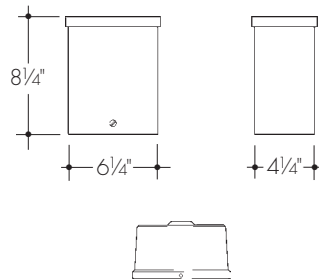

Accessories

#35 Adaptor kit

1/2" I.P. threaded nipple with washers and hex nuts to allow TEKA 2000, 3000 and 7000 series luminaires to be mounted directly to a wet location box rated for fixture support. (Not recommended for larger scale luminaires)

#36 Anchor kit

Stainless steel anchor plate and stainless steel threaded rods. The Anchor Kit allows direct stub-in of conduits through a 4 1/2" diameter center hole and orients the threaded anchor rods. Recommended for use in poured concrete footing.

#50 Clamp-on blades

Stainless steel anchor brackets are designed to clamp onto the 5/8" O.D. stem of TEKA luminaires that accept this option to provide stability when directly buried in soil or imbedded in a concrete footing. When ordered with the #50 option, TEKA luminaires are supplied with a stem length that is 12" longer than standard.

#300 Remote transformer

Low voltage, U.L. listed garden lighting transformer in U.L. 3R raintight enclosure intended for wall mounting. 300 W maximum load with minimum recommended load of 150 W.

#2021 Adaptor

1/2" I.P. threaded nipple with washers and hex nuts to allow TEKA #20 or #21 Transformer adaptor kits to be mounted directly to a wet location box rated for fixture support.

RMT – Remote ballast enclosure

U.L. 3R raintight enclosure intended for wall mounting. Provided with H.I.D. ballast and may be mounted up to 50 ft. (maximum wire length) from the luminaire socket.

SMT – Surface mount ballast enclosure

Cast bronze ballast enclosure with cast bronze and stainless steel base. Provided with H.I.D. ballast. 6 3/4" diameter and 3 1/4" high. Provided with four 5/16" diameter mount holes on 4 1/2" bolt circle. May be stubbed into through 3" hole in base. Factory assembled to luminaire.

Long life lamps

Long life "Xelogen" lamps provide up to 10 times the life of standard halogen lamps and may be used in the same TEKA luminaires as halogen lamps. Xelogen lamps operate at a slightly reduced light output as halogen and produce a light which is not as white as halogen.

Product Number	Description
XE10C-20	10W G-4 clear 20,000 hr. lamp
XE20C-10	20W G-4 clear 10,000 hr. lamp
XE35C-10	35W GY6.35 clear 10,000 hr. lamp