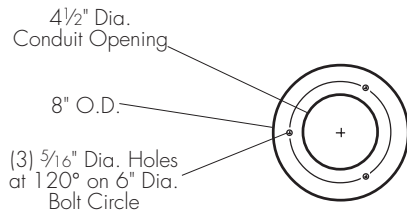

### #35 Adaptor kit

1/2" I.P. threaded nipple with washers and hex nuts to allow TEKA 2000, 3000 and 7000 series luminaires to be mounted directly to a wet location box rated for fixture support. (Not recommended for larger scale luminaires)

### #36 Anchor kit

Stainless steel anchor plate and stainless steel threaded rods. The Anchor Kit allows direct stub-in of conduits through a 4 1/2" diameter center hole and orients the threaded anchor rods. Recommended for use in poured concrete footing.

### #50 Clamp-on blades

Stainless steel anchor brackets are designed to clamp onto the 5/8" O.D. stem of TEKA luminaires that accept this option to provide stability when directly buried in soil or imbedded in a concrete footing. When ordered with the #50 option, TEKA luminaires are supplied with a stem length that is 12" longer than standard.