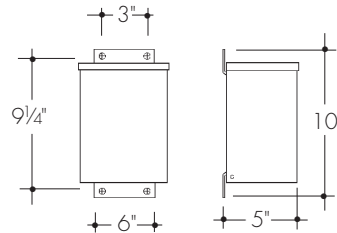

Accessories

#35 Adaptor kit

1/2" I.P. threaded nipple with washers and hex nuts to allow TEKA 2000, 3000 and 7000 series luminaires to be mounted directly to a wet location box rated for fixture support. (Not recommended for larger scale luminaires)

#36 Anchor kit

Stainless steel anchor plate and stainless steel threaded rods. The Anchor Kit allows direct stub-in of conduits through a 4 1/2" diameter center hole and orients the threaded anchor rods. Recommended for use in poured concrete footing.

#50 Clamp-on blades

Stainless steel anchor brackets are designed to clamp onto the 5/8" O.D. stem of TEKA luminaires that accept this option to provide stability when directly buried in soil or imbedded in a concrete footing. When ordered with the #50 option, TEKA luminaires are supplied with a stem length that is 12" longer than standard.

#300 Remote transformer

Low voltage, U.L. listed garden lighting transformer in U.L. 3R raintight enclosure intended for wall mounting. 300 W maximum load with minimum recommended load of 150 W.

#2021 Adaptor

1/2" I.P. threaded nipple with washers and hex nuts to allow TEKA #20 or #21 Transformer adaptor kits to be mounted directly to a wet location box rated for fixture support.

RMT – Remote ballast enclosure

U.L. 3R raintight enclosure intended for wall mounting. Provided with H.I.D. ballast and may be mounted up to 50 ft. (maximum wire length) from the luminaire socket.

SMT – Surface mount ballast enclosure

Cast bronze ballast enclosure with cast bronze and stainless steel base. Provided with H.I.D. ballast. 6 3/4" diameter and 3 1/4" high. Provided with four 5/16" diameter mount holes on 4 1/2" bolt circle. May be stubbed into through 3" hole in base. Factory assembled to luminaire.

Long life lamps

Long life "Xelogen" lamps provide up to 10 times the life of standard halogen lamps and may be used in the same TEKA luminaires as halogen lamps. Xelogen lamps operate at a slightly reduced light output as halogen and produce a light which is not as white as halogen.

Product Number	Description
XE10C-20	10W G-4 clear 20,000 hr. lamp
XE20C-10	20W G-4 clear 10,000 hr. lamp
XE35C-10	35W GY6.35 clear 10,000 hr. lamp