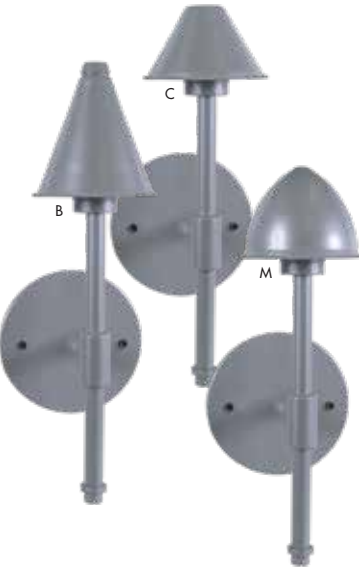

## IF THESE WALLS COULD TALK.

While keeping its stunning copper options, TEKA Illumination now offers our Architectural Surface and Stemmed Wall Mount fixtures in copper-free **Aluminum** with **BKSSL**® technology. Safety and security? Yes. But with an indoor/outdoor synchronicity that you can customize to go from European Arts and Crafts, to American Rural, to Modern with ease.

### HIGH LIGHT WALL

High Light Wall (HLW) shown in Aluminum with Satin Aluminum (SAP) Finish. Includes 3W BKSSL® technology. Available with Bali (B), Classic (C) and Moor (M) shade Styles.

**TEKA** ILLUMINATION

# ARCHITECTURAL SURFACE & STEMMED WALL MOUNT

in **copper** or **aluminum** with **BKSSL** technology.