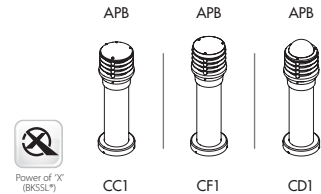

▼ BEACON BOLLARD

Beacon Bollard (BSB) shown in Aluminum with Black Chrome (BCM) Finish, Cone Cap (CC1) and 10" Disk (SD10). Available with 12W or 23W BKSSL® Power of 'X' technology.

▲ CITADEL BOLLARD

Citadel Bollard (CTB) shown in Copper with Green Patina (GP) Finish, Flat Cap (CF1) and House Side Shield (HS). Includes 10W BKSSL® Power of 'X' technology.

CTB

CC1

CTB

CF1

CTB

CD1

◀ APOLLO BOLLARD

Apollo Bollard (APB) shown in Copper with Nickel Plate (NIC) Finish, Dome Cap (CD1) and Mesh Screen (MSH). Available with 10W or 16W BKSSL® Power of 'X' technology.

▶ APOLLO PILLAR

Apollo Pillar (APL) shown in Aluminum with Black Chrome (BCM) Finish, Cone Cap (CC1) and Mesh Screen (MSH). Includes 10W BKSSL® Power of 'L' technology.

◀ APOLLO BOLLARD

Apollo Bollard (APB) shown in Copper with Nickel Plate (NIC) Finish, Dome Cap (CD1) and Mesh Screen (MSH). Available with 10W or 16W BKSSL® Power of 'X' technology.

SD27

◀ LARGE BEACON PILLAR

Large Beacon Pillar (LBL) shown in Aluminum with Weathered Copper (WCP) Finish and 27" Shade (SD27). Includes 34W BKSSL® Power of 'X' Technology.

LTL

▶ LARGE TOWER PILLAR

Large Tower Pillar (LTL) shown in Aluminum with Weathered Copper (WCP) Finish and Mesh Screen (MSH). Includes 34W BKSSL® Power of 'X' Technology.