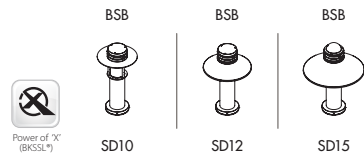

TEKA ILLUMINATION LOW LEVEL & BOLLARDS

in **copper** or **aluminum** with **BKSSL** technology.

TEKA ILLUMINATION

LOW LEVEL & BOLLARDS

TWB

RE1

TOWER BOLLARD ▲

Tower Bollard (TWB) shown in Aluminum with Black Wrinkle (BLW) Finish and Receptacle w/USB (RE2). Available with 12W or 23W BKSSL® Power of 'X' technology.

▼ BEACON BOLLARD

Beacon Bollard (BSB) shown in Aluminum with Black Chrome (BCM) Finish, Cone Cap (CC1) and 10" Disk (SD10). Available with 12W or 23W BKSSL® Power of 'X' technology.

▲ CITADEL BOLLARD

Citadel Bollard (CTB) shown in Copper with Green Patina (GP) Finish, Flat Cap (CF1) and House Side Shield (HS). Includes 10W BKSSL® Power of 'X' technology.

CTB

CC1

CTB

CF1

CTB

CD1

◀ APOLLO BOLLARD

Apollo Bollard (APB) shown in Copper with Nickel Plate (NIC) Finish, Dome Cap (CD1) and Mesh Screen (MSH). Available with 10W or 16W BKSSL® Power of 'X' technology.

▶ APOLLO PILLAR

Apollo Pillar (APL) shown in Aluminum with Black Chrome (BCM) Finish, Cone Cap (CC1) and Mesh Screen (MSH). Includes 10W BKSSL® Power of 'L' technology.

◀ APOLLO BOLLARD

Apollo Bollard (APB) shown in Copper with Nickel Plate (NIC) Finish, Dome Cap (CD1) and Mesh Screen (MSH). Available with 10W or 16W BKSSL® Power of 'X' technology.